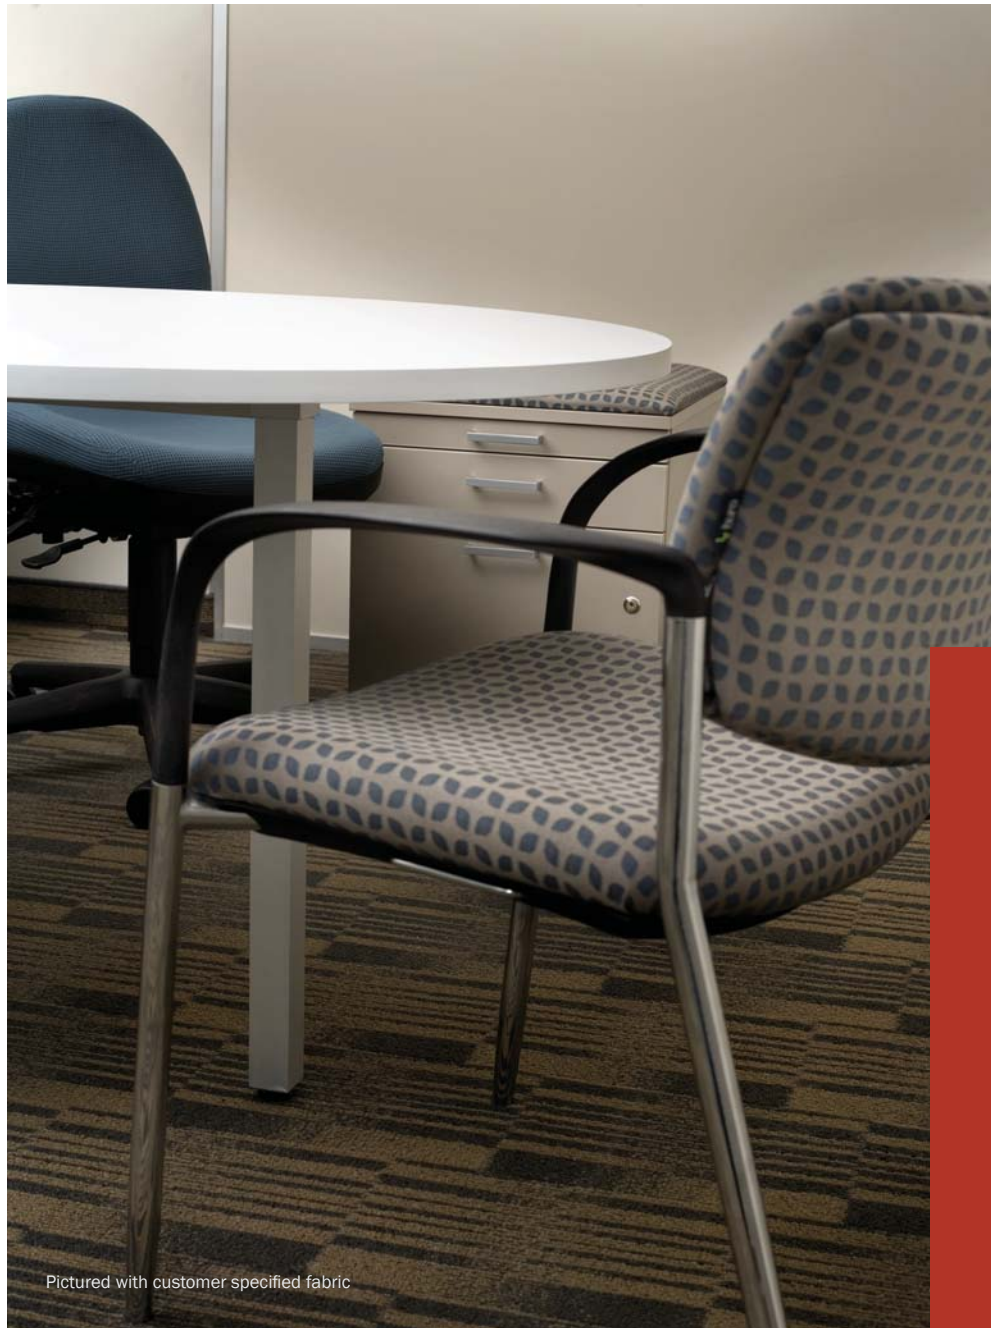

# BURO VISITOR PLUS CHAIR

An elegantly styled guest chair for offices, meeting rooms and reception. With an extra wide seat and back it is suitable for all users and its tapered chrome tube frame suits both classic and modern interiors.

## SPECIFICATIONS

User weight: 120kg  
Daily sitting hours: 3–4  
Overall size (mm): 660w x 820h x 600d  
Back size (mm): 495w x 340h  
Seat size (mm): 480w x 485d  
Seat height (mm): 470

## FEATURES

- Stackable
- Retractable linking connectors
- Generous size seat and back